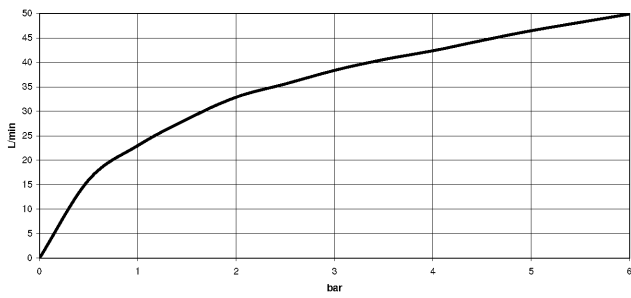

22 901 782

- rosette 60 x 60 mm
- hose covering 200mm, for shortening
- 1/2" connection
- WRAS 2205004

Fits: IMO, MEM, CL.1

	Matte Black	22 901 782-33
	Chrome	22 901 782-00
	Brushed Platinum	22 901 782-06
	Platinum	22 901 782-08
	Dark Chrome	22 901 782-19
	Brushed Durabronze (23kt Gold)	22 901 782-28
	Brushed Champagne (22kt Gold)	22 901 782-46
	Champagne (22kt Gold)	22 901 782-47
	Brushed Chrome	22 901 782-93
	Brushed Dark Platinum	22 901 782-99

22 901 782

mm [inches]

Flow rate chart

Certificates

WRAS_2205004.

22 901 782

Parts for other finishes can be found here: [Chrome](#)

Spare parts list